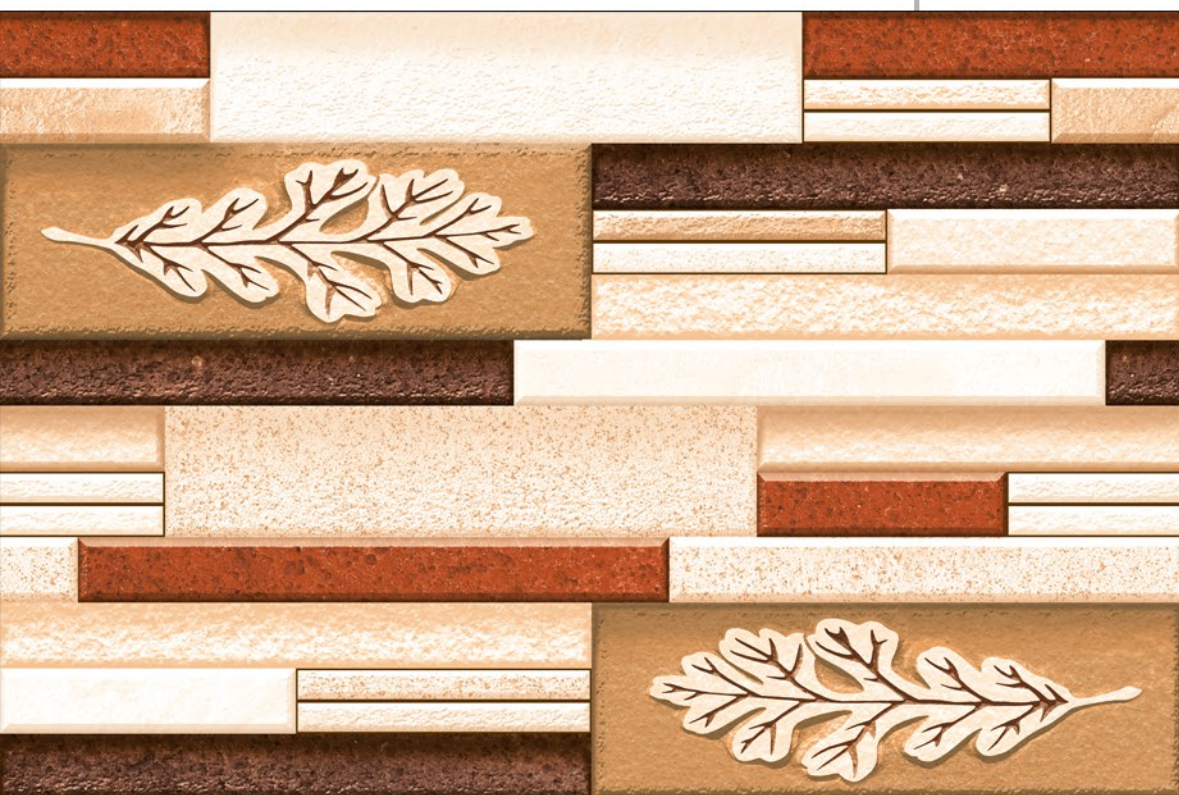

4381

4382

4387

Design No
4518

SIZE
300x450mm

HIGH DEPTH
ELEVATION TILE

FEEL THE PRIDE OF

Beauty